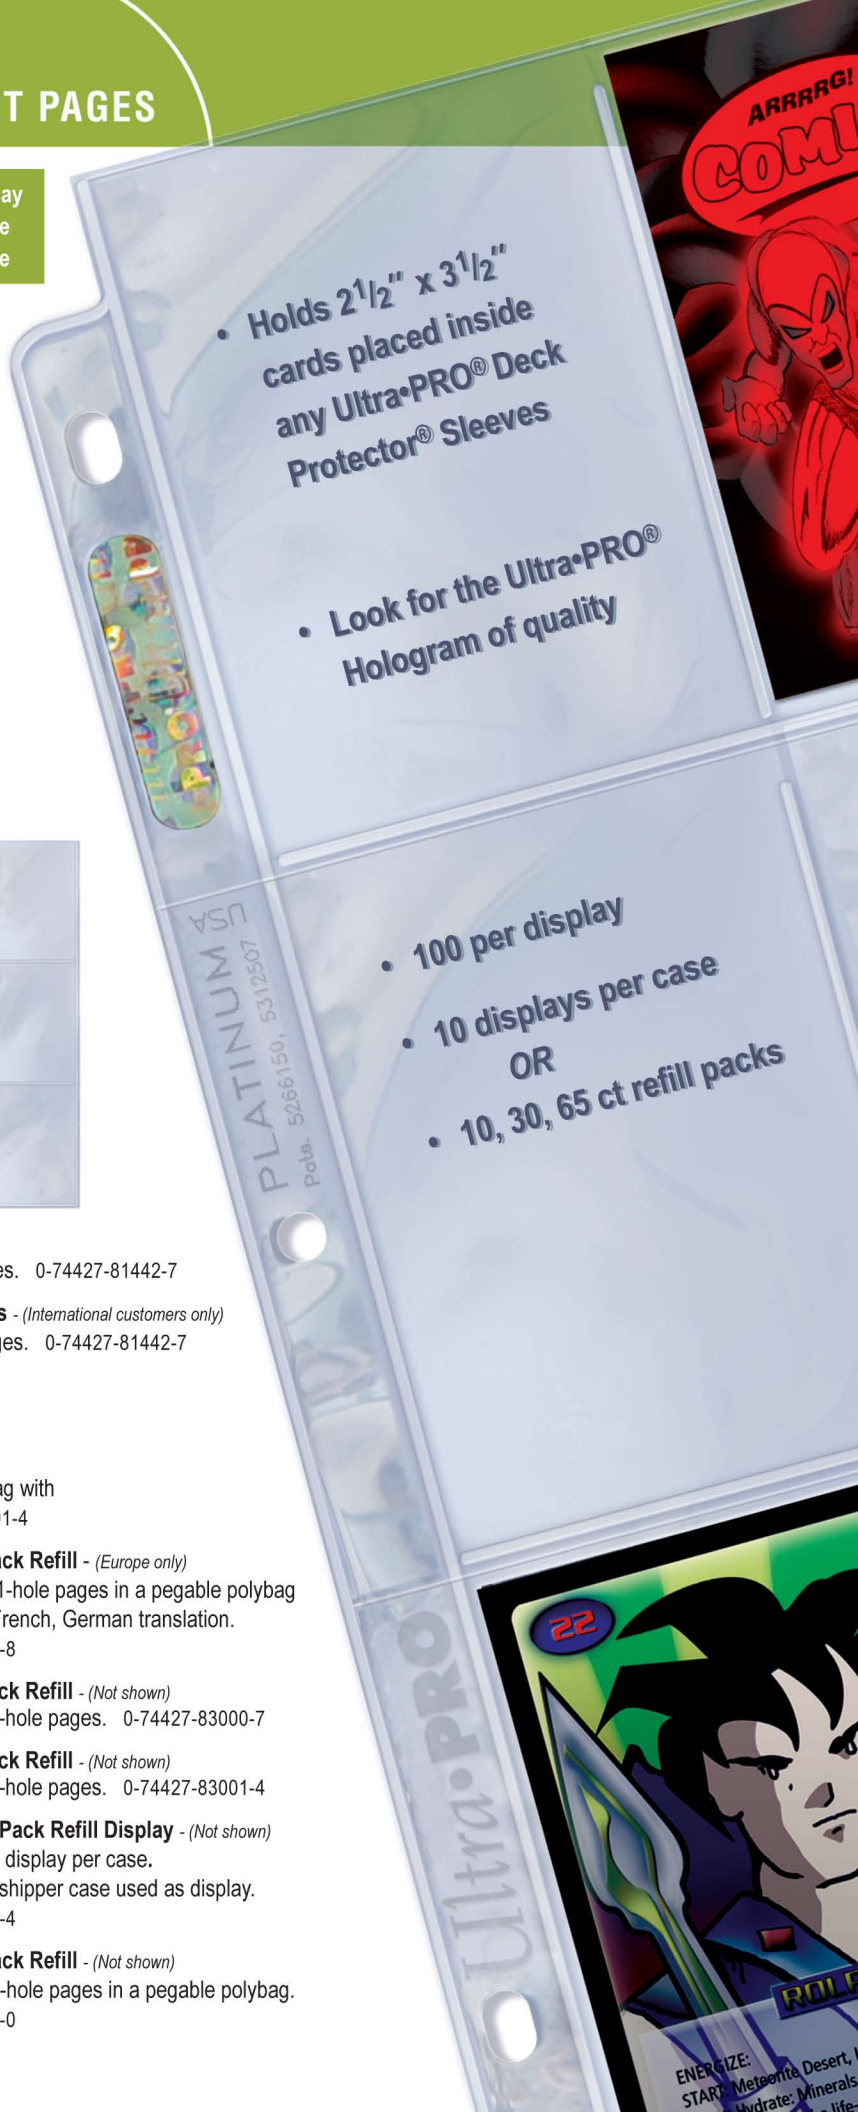

83072 – 65 Pack Refill - (Not shown)

10 per PDQ. 3-hole pages in a pegable polybag. 0-74427-83072-0