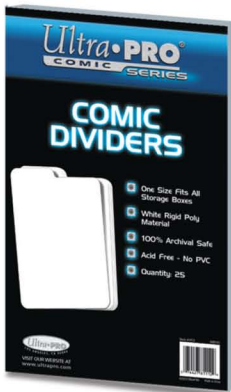

Comic Bags

100 per pack - 10 packs per case.
Ultra Clear. Archival Safe.

UPCBRP – Role Playing Size
Holds 10 x 13 thick comic. 0-74427-81506-6

UPCBC – Current Size
Holds 7⁷/₈ x 10¹/₂ comic. 0-74427-81975-0

UPCBS – Silver Size
Holds 7¹/₄ x 10¹/₂ comic. 0-74427-81976-7

UPCBG – Golden Size
Holds 7³/₄ x 10¹/₂ comic. 0-74427-81977-4

UPCBM – Magazine Size
Holds 8³/₄ x 10¹/₂ comic. 0-74427-81978-1

UPCBR – Regular Size
Holds 7¹/₈ x 10¹/₄ comic. 0-74427-81979-8

UPCD – Comic Dividers
25 per pack - 12 packs per case.
White rigid divider with wide index tabs. 7¹/₂ x 11. Archival Safe.
0-74427-81112-9

81762 – Comic Preservers
100 per display - 10 displays per case.
Holds 7 x 10 comic. Heavy gauge with resealable foldover flap. Thick 24pt. board sealed inside sleeve.
Archival safe. 0-74427-81762-6