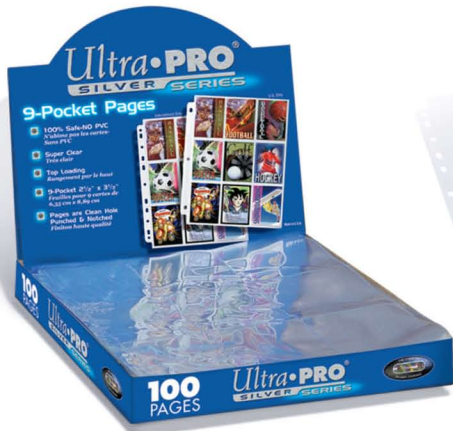

209D-1E – Platinum Pages

(International customers only)

11-hole pages. 0-74427-81320-8