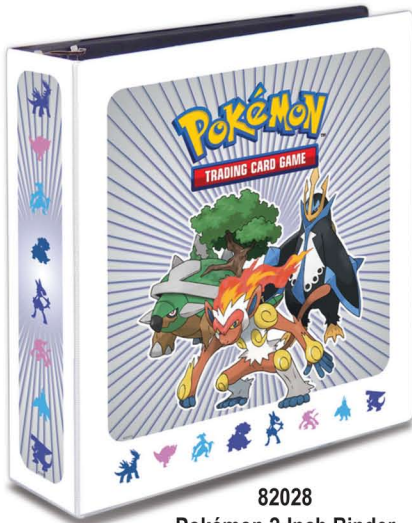

Pokémon®

82028
Pokémon 2-Inch Binder
12 per case. 0-74427-82028-2
(Design subject to change)