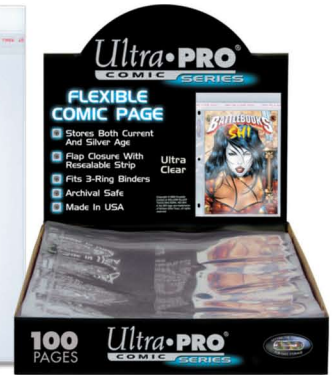

UPCD – Comic Dividers
25 per pack - 12 packs per case.
White rigid divider with wide index tabs. 7¹/₂ x 11. Archival Safe.
0-74427-81112-9

81762 – Comic Preservers
100 per display - 10 displays per case.
Holds 7 x 10 comic. Heavy gauge with resealable foldover flap. Thick 24pt. board sealed inside sleeve.
Archival safe. 0-74427-81762-6

Made in U.S.A.

UPCPN – 3-Hole Comic Page
100 per display - 10 displays per case.
Holds 7¹/₄ x 10¹/₂ comic. Resealable foldover flap.
Archival Safe. 0-74427-81697-1

Ultra-PRO® 9-POCKET PAGES

100 pages per display
10 displays per case
1000 pages per case