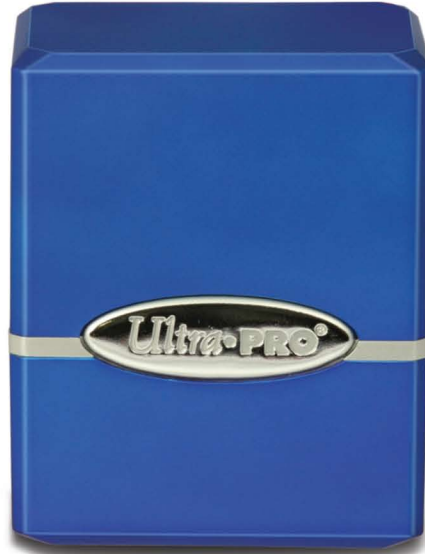

Satin Box® Display

6 Deck Boxes per display - 4 displays per case.

Holds collectible cards in Ultra-PRO® Deck Protector® sleeves. Construction molded for durability and protection.

(Deck Protector® sleeves not included)