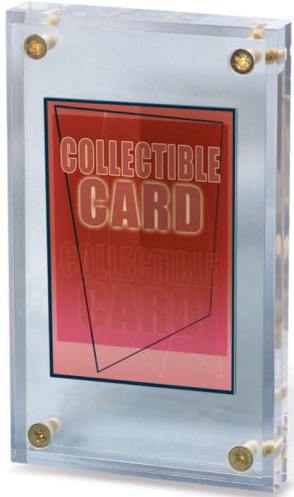

Lucite Holders

2-piece superior quality Lucite slabs with 4-screws. Holds standard size cards. Beveled edge. Horizontal or vertical. Acid Free - No PVC. Shrink wrapped. (Cards not included).

81141 – 1/2-inch Lucite Screwdown
100 per case. 0-74427-81141-9