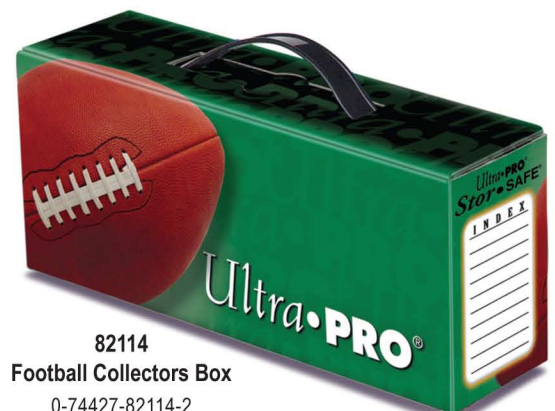

82114

Football Collectors Box

0-74427-82114-2