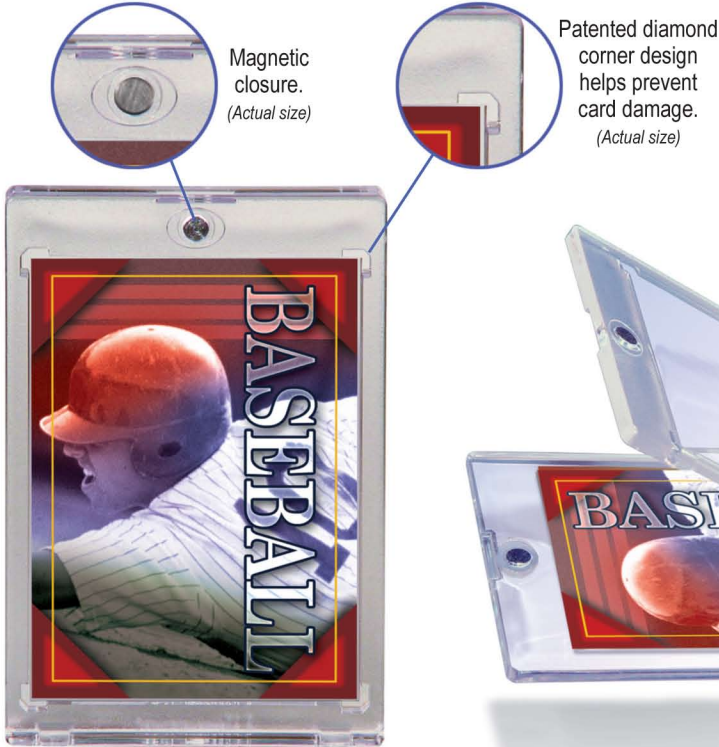

ONE-TOUCH® Card Holders

25 per display. 200 per case.

2-piece design with slide-in hinge & magnetic closure adds ease & function to these unique special card holders. Holds standard size cards.

Acid Free - No PVC. (Cards not included).