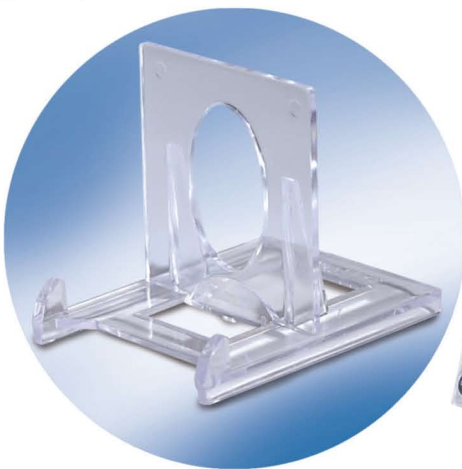

Display Stand

2-Piece Display Stand

5 per pack. 250 per case.

Unique design features an easel back that slides and adjusts to hold collectibles in various sized protectors like Toploaders & Screwdowns. (Screwdown and card not included).

82022 – 2-Piece Small Display Stand. 0-74427-82022-0

82189 – 2-Piece Large Display Stand.

(Not shown). 0-74427-82189-0