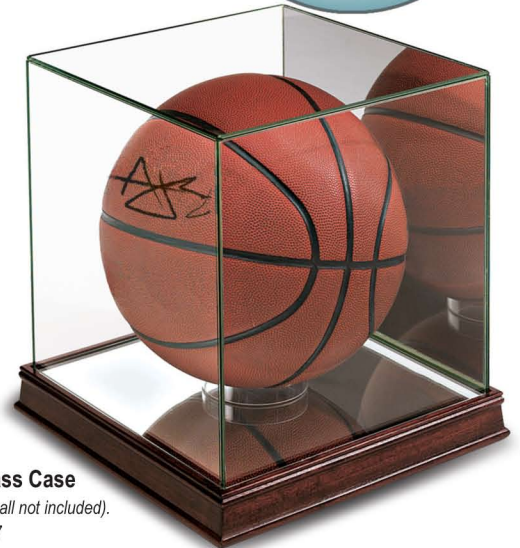

Woodline Glass Case Displays

Our Top-of-the-line displays feature heavyweight and UV protected glass with beveled edges. Mirror base, also includes added mirrors for back panels. Under-pad protection. Base designed to fit Ultra-PRO® personal nameplate, promoted on each package.

Free Name Plate Offer on Packaging!

FREE Name Plate & Personalized Engraving $10 Value

PLAYER NAME and Team Name