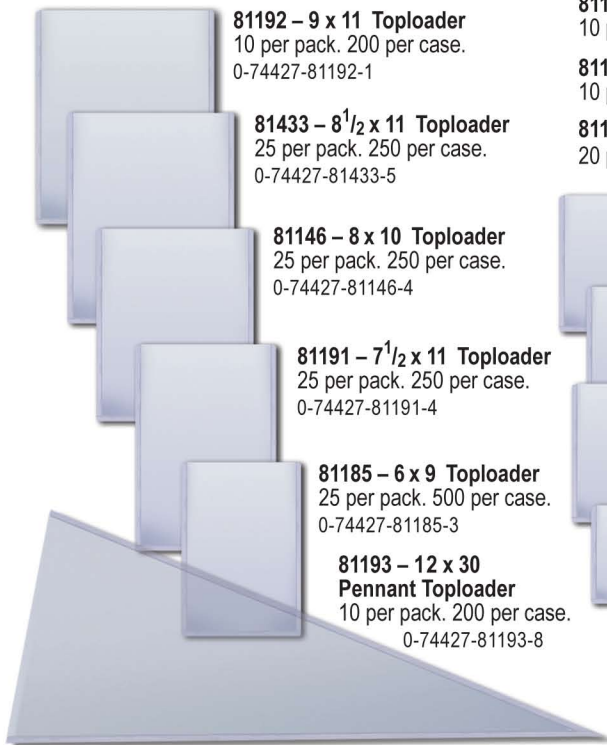

Ultra-PRO® TOPLOADERS

Toploaders

Sturdy sleeve protection for cards, photos, magazines, comics or other flat collectibles. Recyclable.

81192 – 9 x 11 Toploader
10 per pack. 200 per case.
0-74427-81192-1

81433 – 8 1/2 x 11 Toploader
25 per pack. 250 per case.
0-74427-81433-5

81146 – 8 x 10 Toploader
25 per pack. 250 per case.
0-74427-81146-4

81191 – 7 1/2 x 11 Toploader
25 per pack. 250 per case.
0-74427-81191-4

81185 – 6 x 9 Toploader
25 per pack. 500 per case.
0-74427-81185-3

81193 – 12 x 30 Pennant Toploader
10 per pack. 200 per case.
0-74427-81193-8

81190 – 29 x 43 Toploader
1 per pack. 10 per case. 0-74427-81190-7

81189 – 24 x 36 Toploader
1 per pack. 10 per case. 0-74427-81189-1

81188 – 18 x 24 Toploader
10 per pack. 24 per case. 0-74427-81188-4

81187 – 16 x 20 Toploader
10 per pack. 24 per case. 0-74427-81187-7

81186 – 11 x 14 Toploader
20 per pack. 100 per case. 0-74427-81186-0

81184 – 5 x 7 Toploader
25 per pack. 500 per case.
0-74427-81184-6

81183 – 4 x 6 Toploader
25 per pack. 500 per case.
0-74427-81183-9

81497 – Ticket Size Toploader
25 per pack. 500 per case.
Holds stubs up to 3 3/8 x 7 1/4.
0-74427-81497-7

43006 – 3 1/2 x 1 1/8 Toploader
25 per pack. 1000 per case.
0-74427-43006-1

81182 – 3 x 5 Toploader
25 per pack. 1000 per case.
0-74427-81182-2

81966 – Vintage Toploader
25 per pack. 1000 per case.
0-74427-81966-8