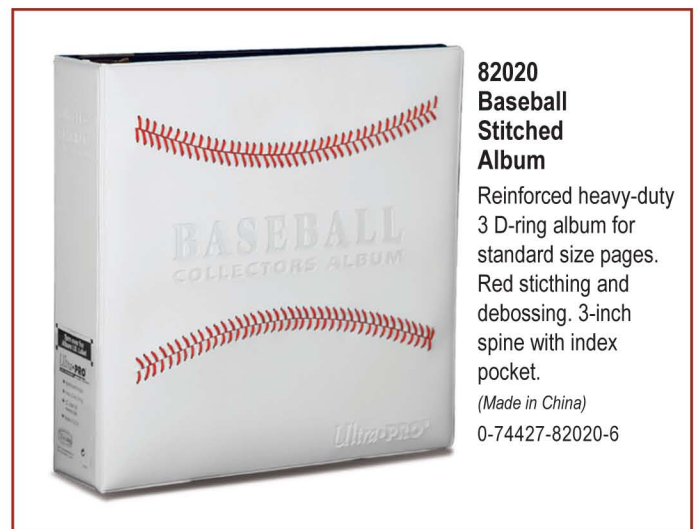

82020 Baseball Stitched Album

Reinforced heavy-duty 3 D-ring album for standard size pages. Red stitching and debossing. 3-inch spine with index pocket.

(Made in China)

0-74427-82020-6