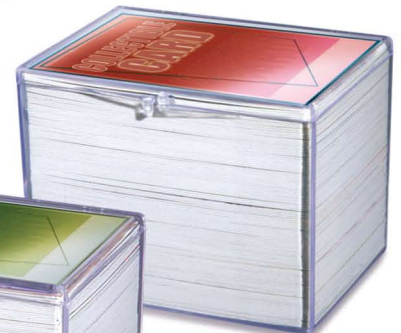

43004 – 150-count Box
0-74427-43004-7