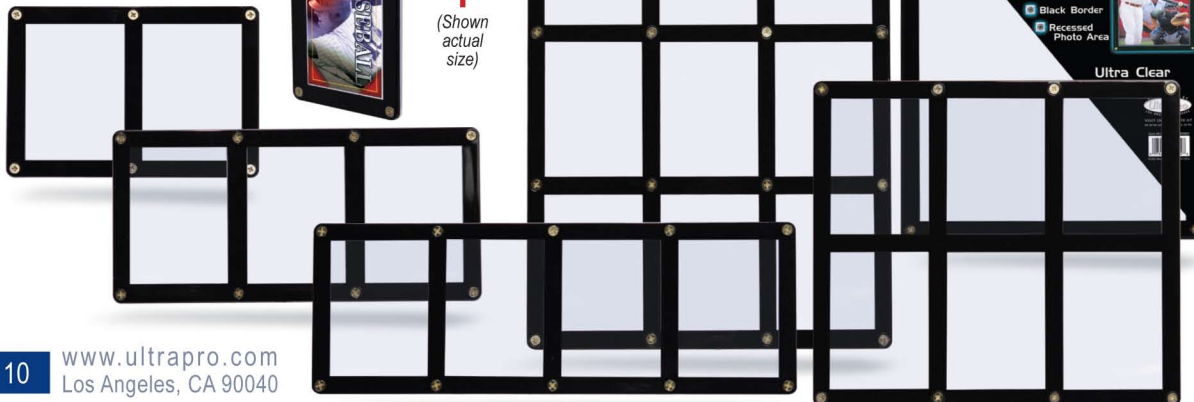

Black Frame Screwdowns

Durable frames feature a black border with a recessed area. Screw reinforced closure keep cards or photos in place. (Cards not included).

(Shown actual size)

81199 – 1-Card Frame
200 per case. 0-74427-81199-0