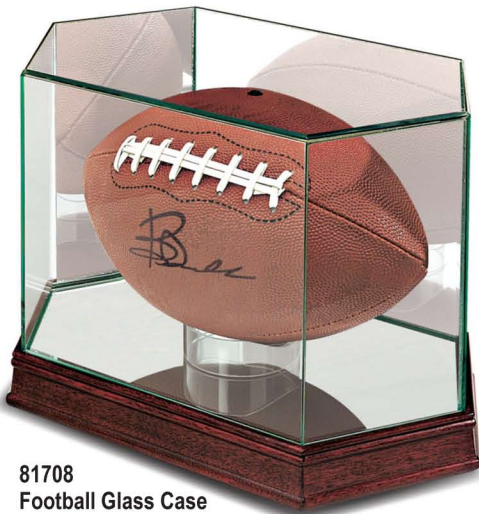

81708 Football Glass Case
(Football not included).
0-74427-81708-4