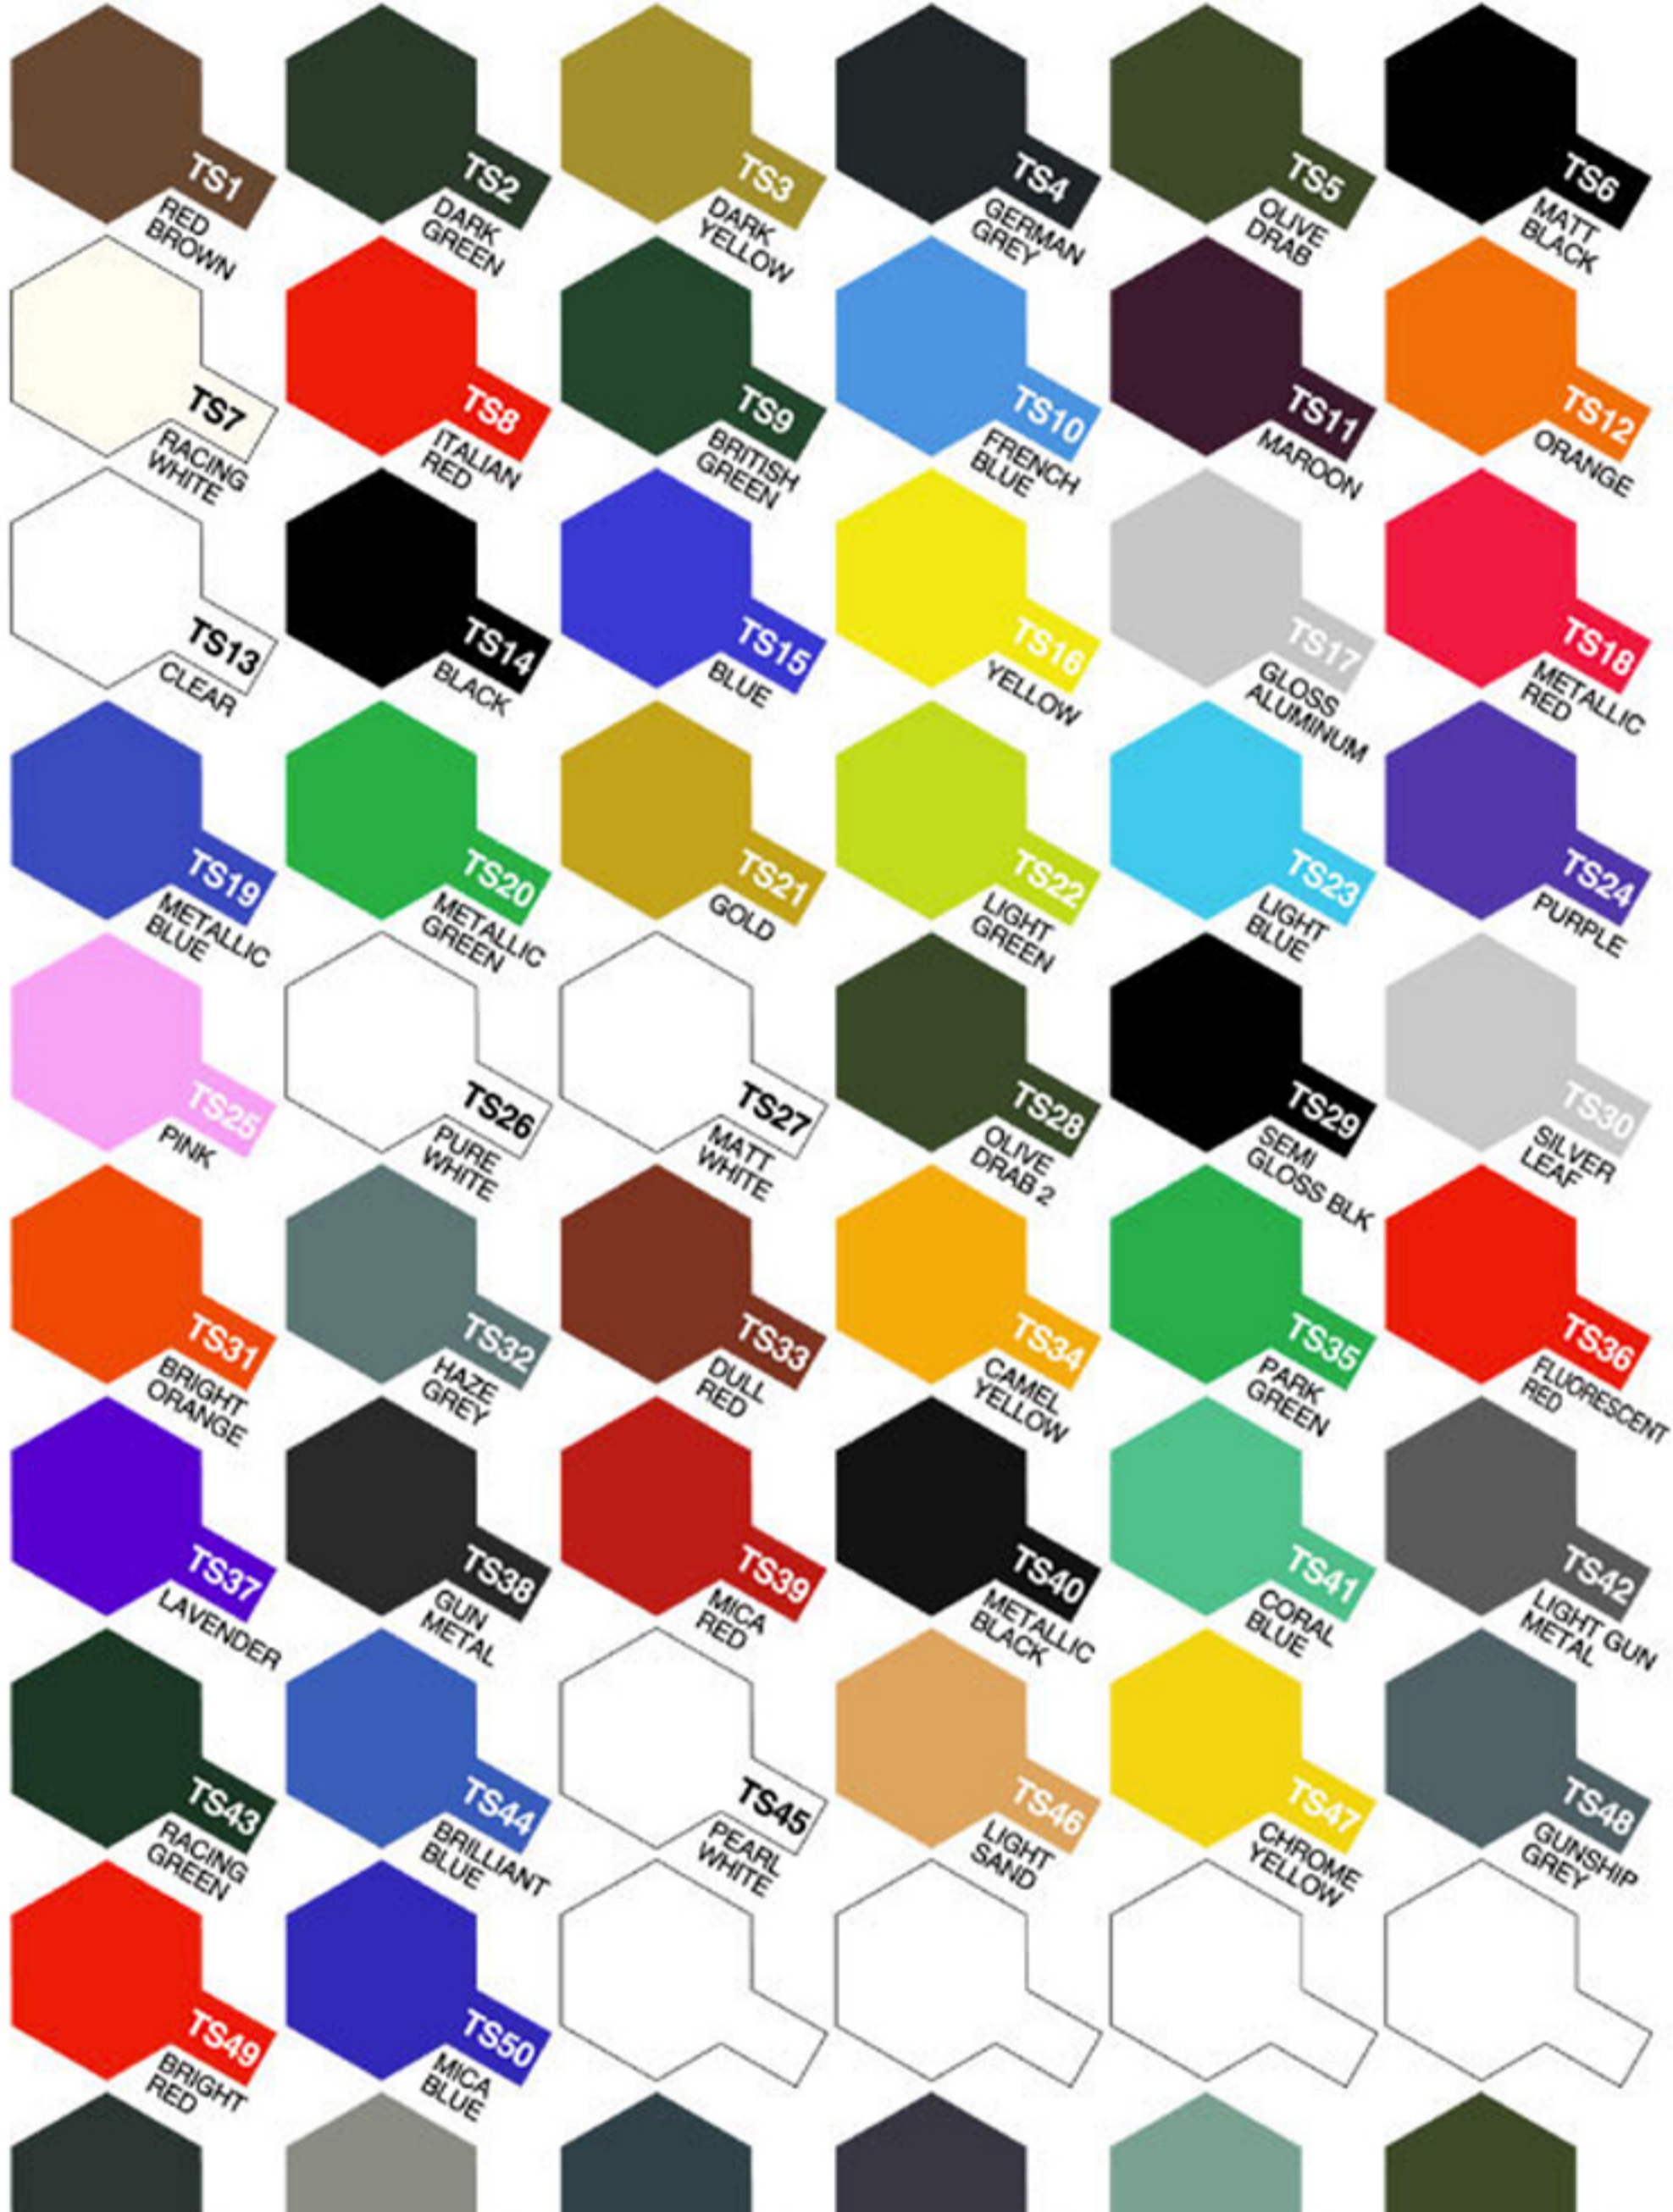

TAMIYA COLOR ENAMEL PAINT

76 COLORS PLUS THINNER & BASE

TAMIYA COLOR ACRYLIC PAINT

79 COLORS PLUS THINNER & BASE

X20 ENAMEL THINNER
 X20A ACRYLIC THINNER
 X21 FLAT BASE
 X22 CLEAR

TAMIYA COLOR

TAMIYA COLOR SPRAY PAINTS (TS)
50 COLORS

TAMIYA COLOR

TAMIYA COLOR SPRAY FOR AIRCRAFT (AS)
20 COLORS