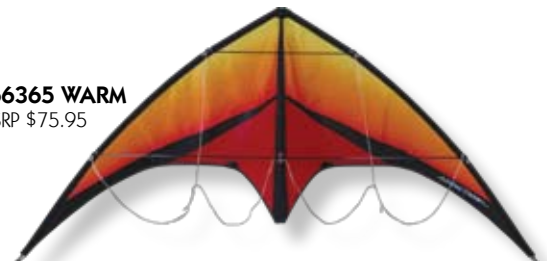

#66363 PYRO
MSRP \$75.95

includes EXTRACTO WINDER
with WRIST STRAPS

#66364 SMOKE
MSRP \$75.95

#66366 COOL
MSRP \$75.95

#66365 WARM
MSRP \$75.95

#66361 SPEED
MSRP \$75.95

#66362 HYDRO
MSRP \$75.95

WOLF by Jon Trennepohl

WOLF

Size (W x L)	80.5 x 31 in. / 204.5 x 79 cm.
Wind Range	4 ~ 25 mph
Fabric	Ripstop Nylon
Frame	Wrapped Carbon & 2400 Fiberglass
Weight	9 oz. / 255 gm.
Packaging	Deluxe Kite Case
Line	Includes 150 lb. Test Spectra Line with Winder & Straps.