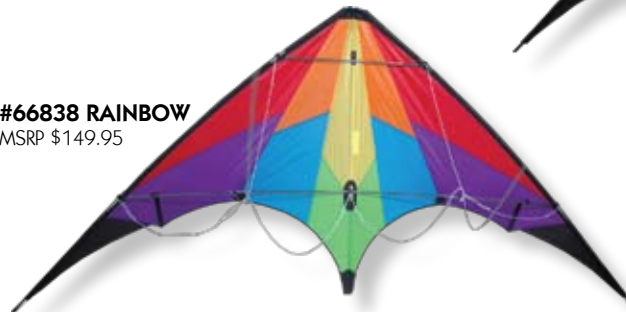

#66838 RAINBOW
MSRP $149.95